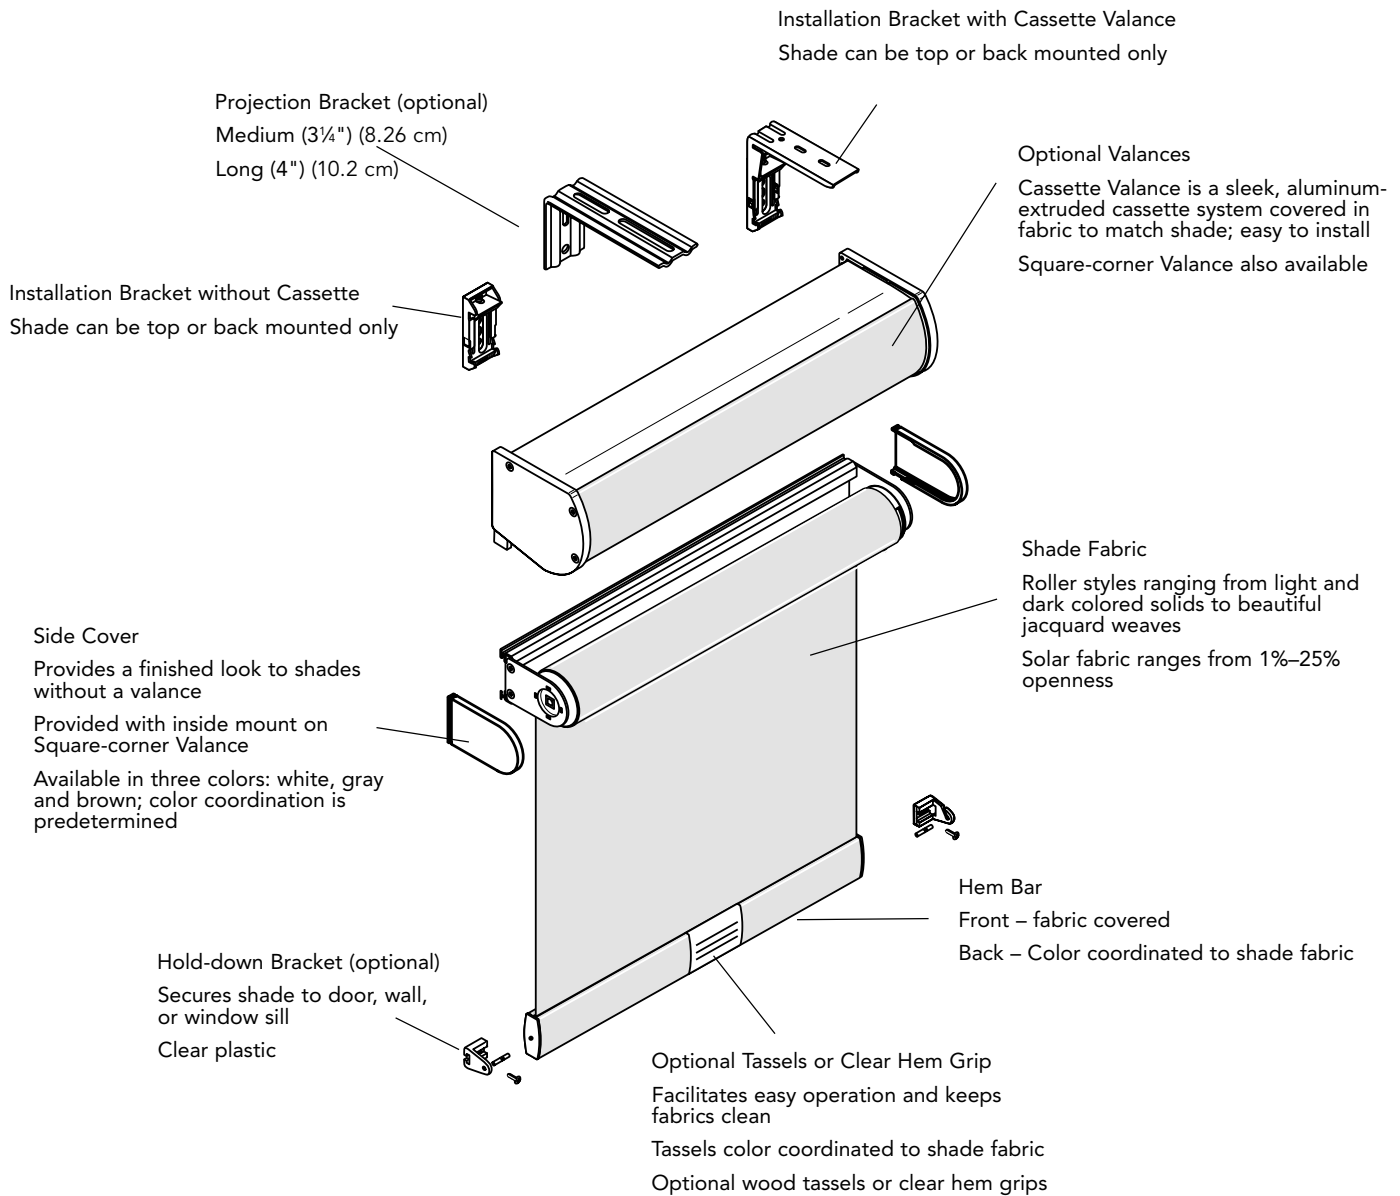

General Information

LIGHTWEAVES® CORDLESS SHADE PRODUCT DETAIL

NOTE: All Cordless shades need to be used on windows where the consumer can comfortably raise and lower the shade with their hand and have easy access. Very high or hard-to-reach windows should use Continuous-loop, Smart Pull or Motorized Lift shades, rather than Cordless.